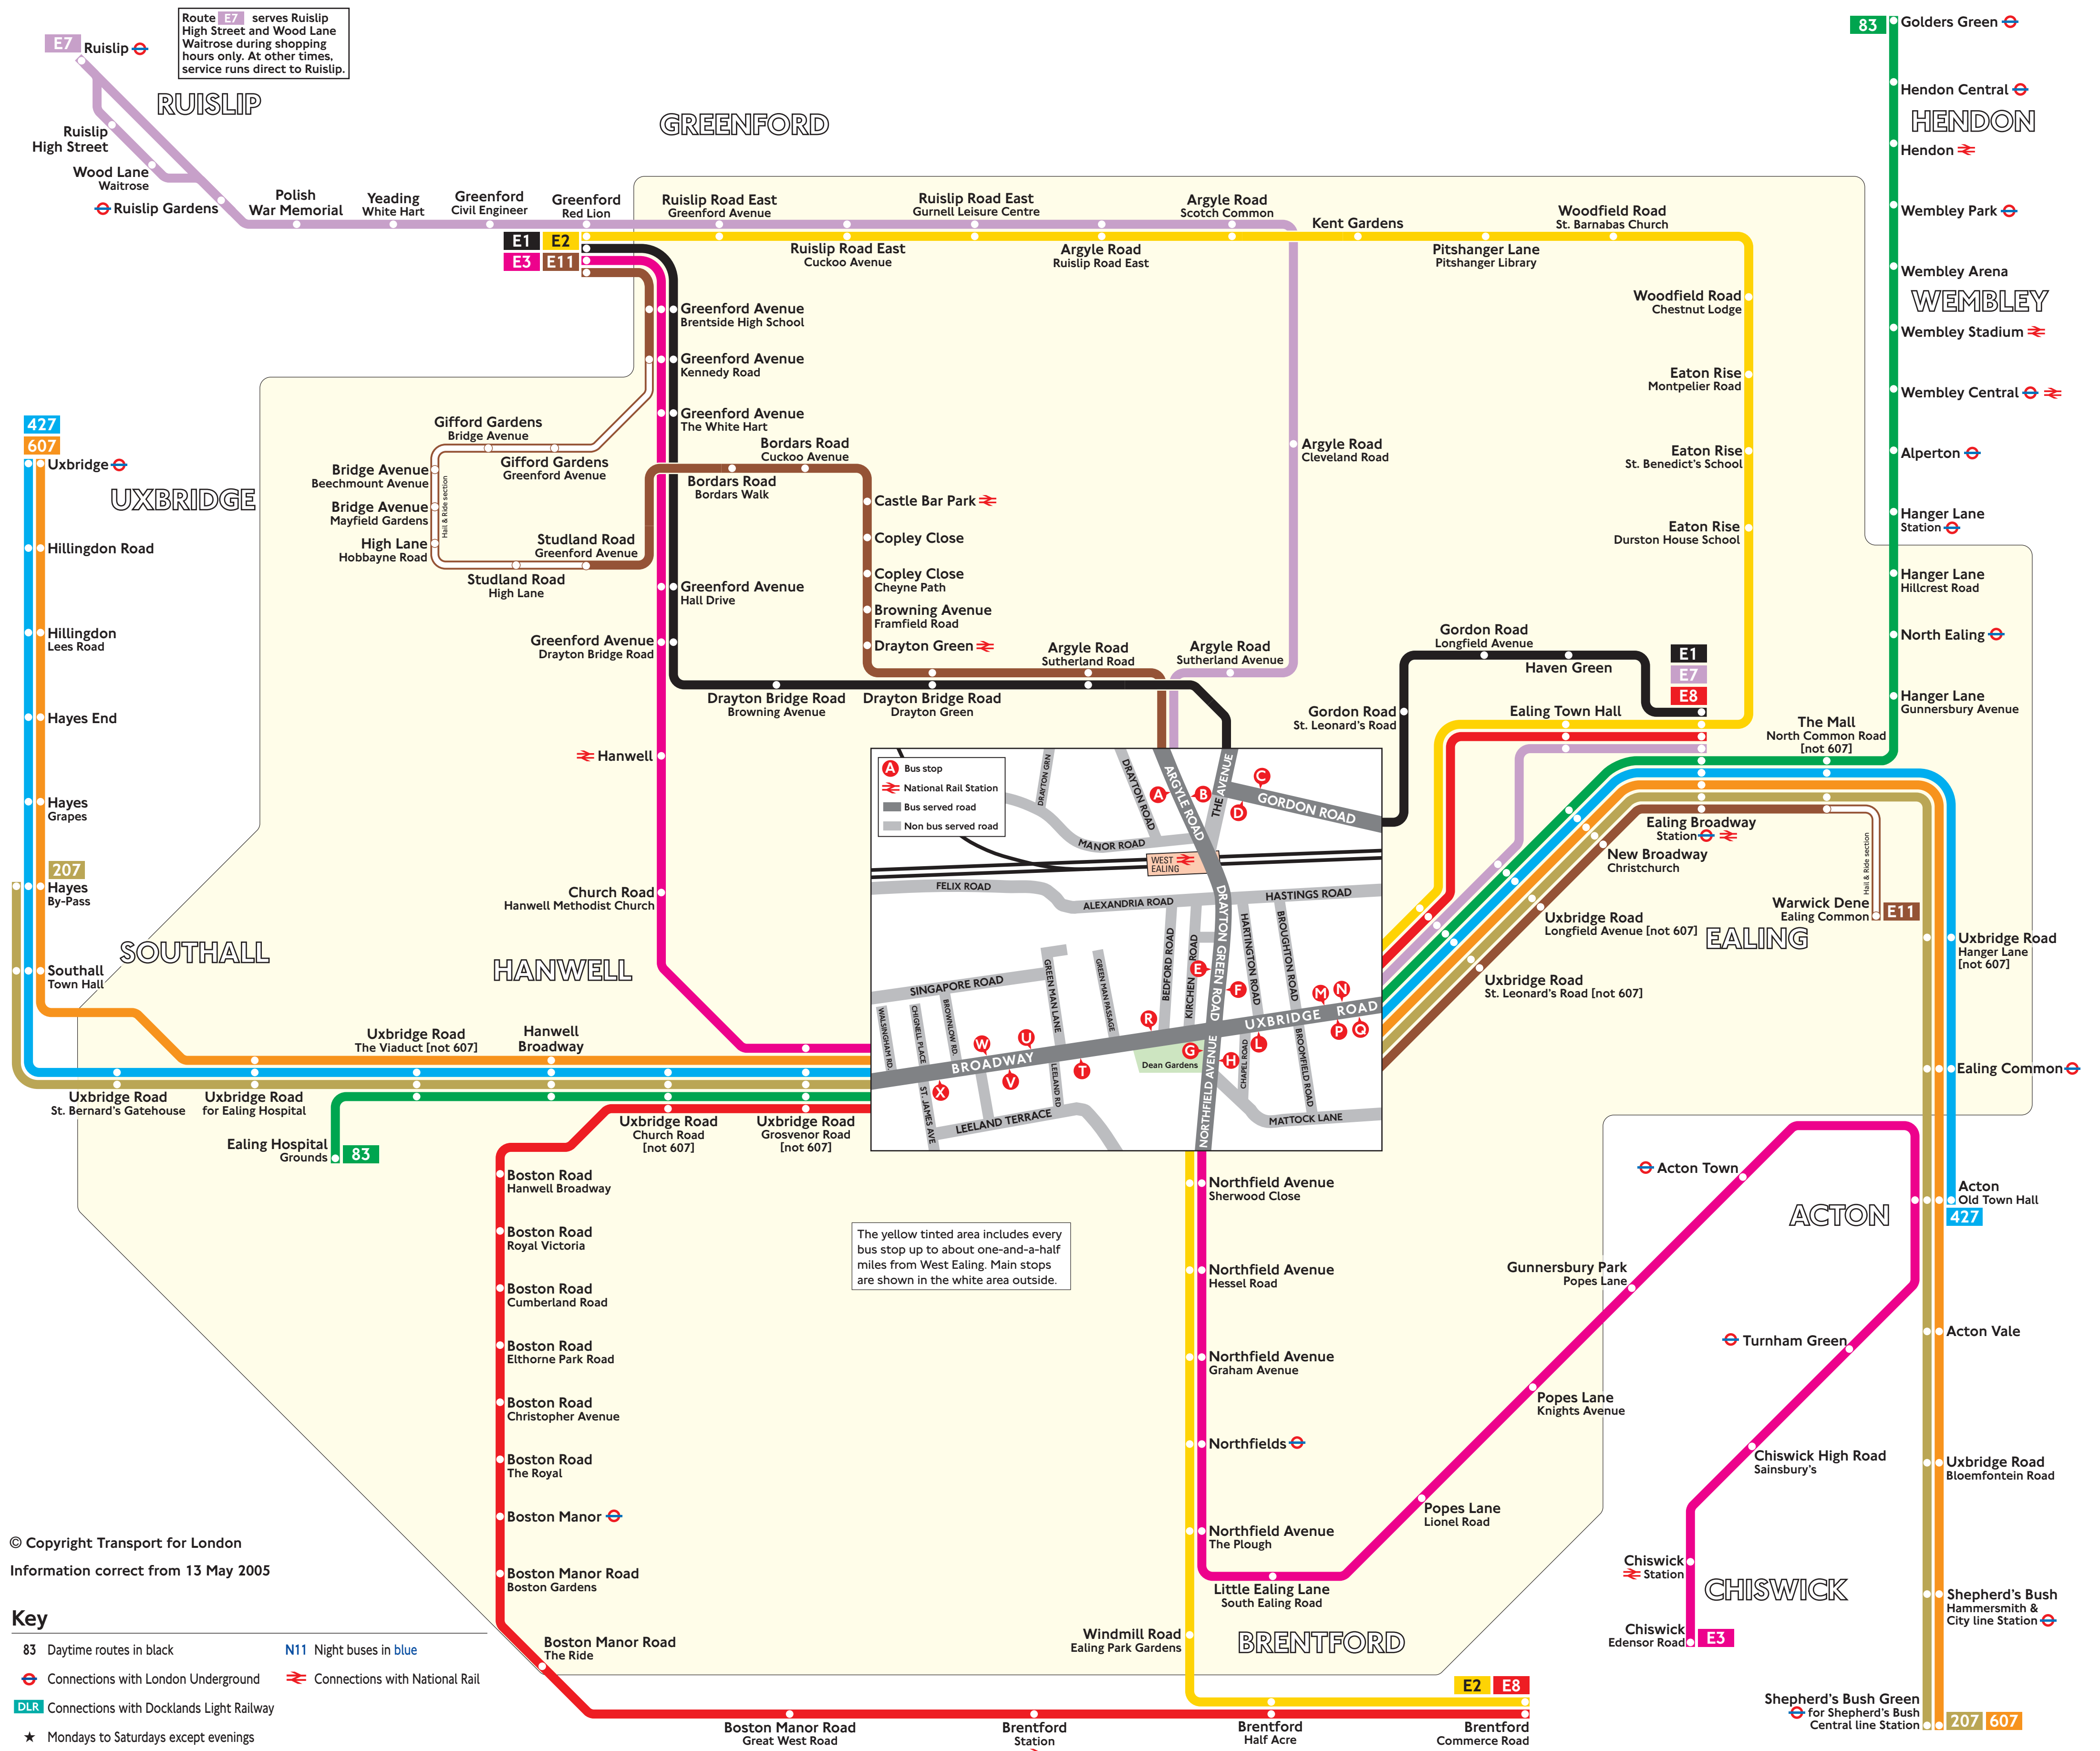

Bus services from West Ealing

© Copyright Transport for London
Information correct from 13 May 2005

Key

- 83 Daytime routes in black
- N11 Night buses in blue
- Connections with London Underground
- Connections with National Rail
- Connections with Docklands Light Railway
- Mondays to Saturdays except evenings

Red discs show the bus stop you need for your chosen bus service. The disc **A** appears on the top of the bus stop in the street (see map of town centre in centre of diagram).

Route finder

Bus service	Towards	Bus stop
83	Ealing Hospital	L O T X
	Golders Green	M R U
207	Hayes	L O T X
	Shepherd's Bush Green	M R U
	Acton	M R U
	Uxbridge	L O T X
607	Shepherd's Bush Green	U
	Uxbridge Service 607 is a limited stop service, Mondays to Saturdays except evenings	X
E1	Ealing Broadway	C
	Greenford	D
E2	Brentford	H P
	Greenford	G N
E3	Chiswick	H W
	Greenford	G V
E7	Ealing Broadway	B F N
	Ruislip	A E P
E8	Brentford	L P V
	Ealing Broadway	N R W
E11	Ealing The Common	B F M
	Greenford	A E P

Route 83 is a 24-hour service. Buses on this route run day and night from the stops shown in the route finder above.

Night buses

Bus service	Towards	Bus stop
N11	Liverpool Street	B F H
	Wembley Central	A E G
N207	Holborn	M R U
	Uxbridge	L O T X

Destination finder

Destination	Bus service	Bus stop
A Acton Old Town Hall	207, 427, N207	M R U
	607*	U
	E3	H W
	N11	B F H
Acton Town	E3	H W
	N11	B F H
Acton Vale	207, N207	M R U
	607*	U
Aldwych	N11	B F H
Alperton	83	M R U
	N11	A E G
Argyle Road Cleveland Road and Sutherland Avenue	E7	A E P
	N11	A E G
Argyle Road Ruislip Road East and Scotch Common	E2	G N
	E7	A E P
	N11	A E G